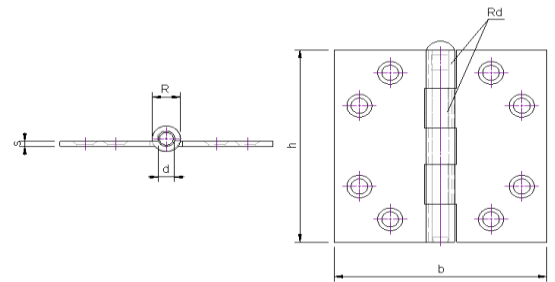

Technical drawing

Scope of application

Windows and Doors

Technical data

Material

Hinge	Stainless steel
Finish surface	Brushed
Bearing	Bearing-free
Angle	Square corners
Pin	Stainless steel
Weight	0,09 kg
Packaging Unit	25 pcs

Sizing

h	b	s	R	d	rd
63,5 mm	63,5 mm	2 mm	9,8 mm	5,5 mm	5 mm

Product features

Star-shaped, reduce the risk of screw breaking
Roundhead
with removable pin

Maximum load

Number of hinges per door	3	4
Door weight	25 kg	30 kg

Assembly instructions

Screws to be used

Number	6 pcs
Measure	∅ 4*30 mm

Mounting Manual

Scharnieren

Components

Pin A 201.80.008 V