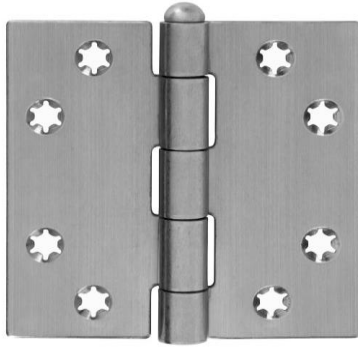

Description

Butt hinge, square corners, stainless steel brushed, with removable pin

Productgroup

1050

Photo

Article number

1050.80.063A